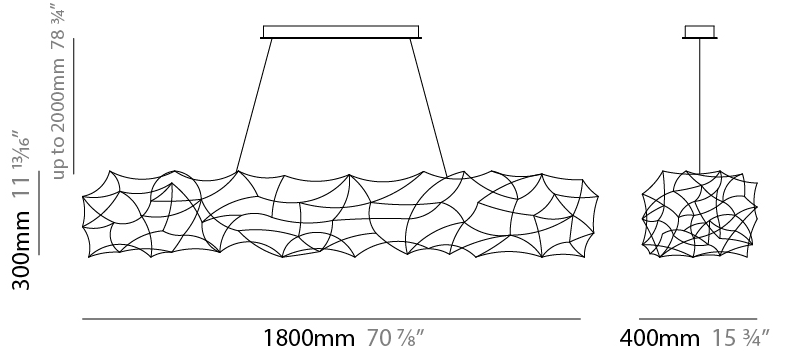

TESS SUSPENSION

D101931- -

base number   Color   Finish
Temperature   Options

1. To build a product code in our configurator select the specify button on the base model # product page
2. To build a manual product code on this datasheet choose from the options listed below in blue font and add the suffix to the base model #

GENERAL

Series: Tess
Brand: Quasar
Division: Design
Mounting Type: Suspension
Mounting Location: Ceiling
Subcategory: Ambient

PHYSICAL

Shape: Abstract
Length (mm): 1800
Length (in): 70 ⁷/₈
Width (mm): 400
Width (in): 15 ³/₄
Height (mm): 300
Height (in): 11 ¹³/₁₆
Max. Overall Height (mm): 2300
Max. Overall Height (in): 90 ⁹/₁₆
Light Distribution: Omnidirectional
Weight (kg): 4
Weight (lbs): 8.8
[Fixture Finish: NIC / BRA / BBR](#)
Fixture Material: Metal
Cable Details: 2000mm Cable

ELECTRICAL

Lamp Type: LED
Input Wattage (W): 27.6
Dimming: Non-Dimming / Phase Dimming (120Vac only) / 0-10V Dimming
Driver Included: Yes
Driver Location: Integrated
Driver Type: Constant Voltage - Universal
Driver Class: Class 2
Input Voltage (V): 120 - 277
Output Voltage (V): 12

LED

Number of LEDs: 46
[Color Temperature (°K): 2400 / 2800](#)
Max. Delivered Lumen (lm): 1380 (2800K)
CRI: >90 CRI
Lamp Life (hrs): 50000

OPTICAL

RATINGS AND CERTIFICATIONS

Certified By: Certified for North American Standards
IP rating: IP20