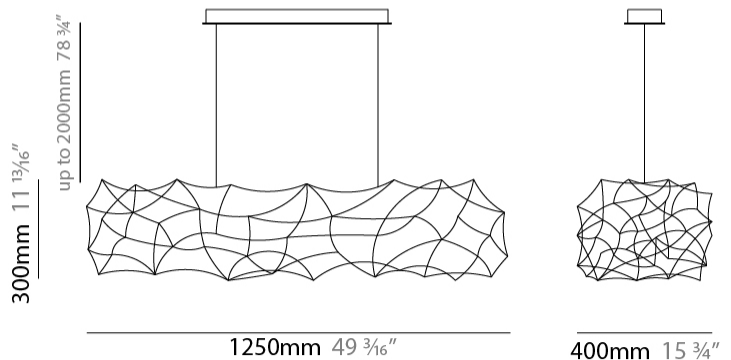

D101930-

base number   Color   Finish
Temperature   Options

1. To build a product code in our configurator select the specify button on the base model # product page
2. To build a manual product code on this datasheet choose from the options listed below in blue font and add the suffix to the base model #

GENERAL

Series: Tess
Brand: Quasar
Division: Design
Mounting Type: Suspension
Mounting Location: Ceiling
Subcategory: Ambient

PHYSICAL

Shape: Abstract
Length (mm): 1250
Length (in): 49 3/16
Width (mm): 400
Width (in): 15 3/4
Height (mm): 300
Height (in): 11 13/16
Max. Overall Height (mm): 2300
Max. Overall Height (in): 90 9/16
Light Distribution: Direct / Indirect / Downlight
Weight (kg): 4
Weight (lbs): 8.8
Fixture Finish: [NIC / BRA / BBR](#)
Fixture Material: Metal
Cable Details: 2000mm Cable

ELECTRICAL

Number of Lamps: 1
Lamp Type: LED
Input Wattage (W): 19.2 + 3
Bulb Included: Bulb Included
Max. Wattage Per Lamp (W): 3
Lamp Base: GU10
Dimming: Non-Dimming / Phase Dimming (120Vac only) / 0-10V Dimming
Driver Included: Yes
Driver Location: Integrated
Driver Type: Constant Voltage - Universal
Driver Class: Class 2
Input Voltage (V): 120 - 277
Output Voltage (V): 12
Lamp Voltage (V): 12

LED

Number of LEDs: 32
Color Temperature (°K): [2400 / 2800](#)
Max. Delivered Lumen (lm): 960 (2800K)
CRI: >90 CRI
Lamp Life (hrs): 50000

OPTICAL

RATINGS AND CERTIFICATIONS

Certified By: Certified for North American Standards
IP rating: IP20