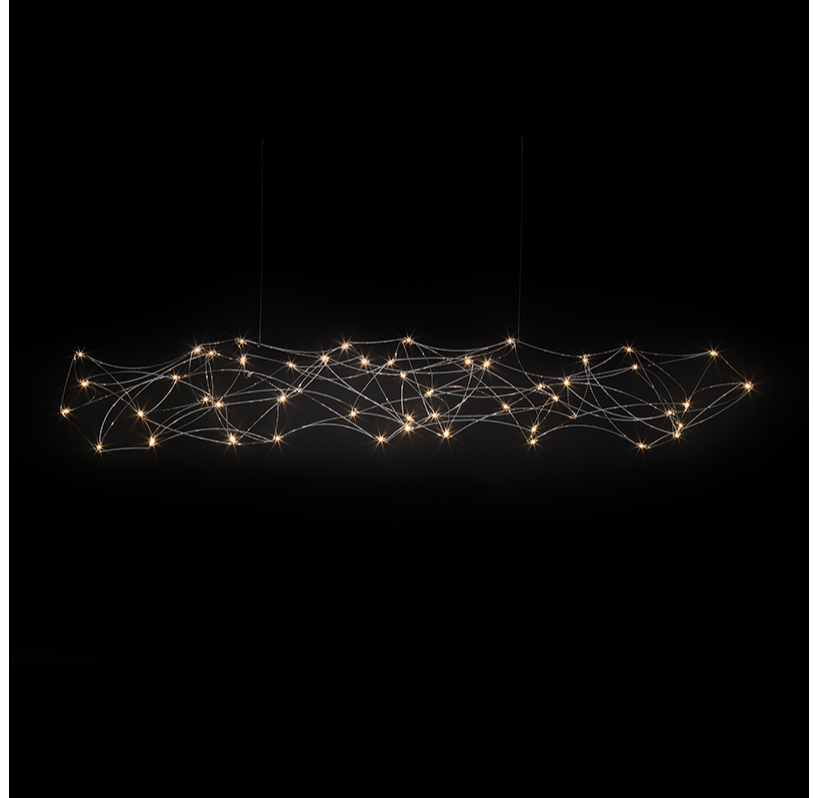

TESS SUSPENSION

D101931- -

base number   Color   Finish
Temperature   Options

1. To build a product code in our configurator select the specify button on the base model # product page
2. To build a manual product code on this datasheet choose from the options listed below in blue font and add the suffix to the base model #

GENERAL

Series: Tess
Brand: Quasar
Division: Design
Mounting Type: Suspension
Mounting Location: Ceiling
Subcategory: Ambient

PHYSICAL

Shape: Abstract
Length (mm): 1800
Length (in): 70 ⁷/₈
Width (mm): 400
Width (in): 15 ³/₄
Height (mm): 300
Height (in): 11 ¹³/₁₆
Max. Overall Height (mm): 2300
Max. Overall Height (in): 90 ⁹/₁₆
Light Distribution: Omnidirectional
Weight (kg): 4
Weight (lbs): 8.8
[Fixture Finish: NIC / BRA / BBR](#)
Fixture Material: Metal
Cable Details: 2000mm Cable

ELECTRICAL

Lamp Type: LED
Input Wattage (W): 27.6
Dimming: Non-Dimming / Phase Dimming (120Vac only) / 0-10V Dimming
Driver Included: Yes
Driver Location: Integrated
Driver Type: Constant Voltage - Universal
Driver Class: Class 2
Input Voltage (V): 120 - 277
Output Voltage (V): 12

LED

Number of LEDs: 46
[Color Temperature (°K): 2400 / 2800](#)
Max. Delivered Lumen (lm): 1380 (2800K)
CRI: >90 CRI
Lamp Life (hrs): 50000

OPTICAL

RATINGS AND CERTIFICATIONS

Certified By: Certified for North American Standards
IP rating: IP20