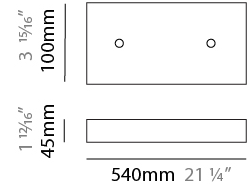

D101932- -

base number   Color   Finish
Temperature   Options

1. To build a product code in our configurator select the specify button on the base model # product page
2. To build a manual product code on this datasheet choose from the options listed below in blue font and add the suffix to the base model #

GENERAL

Series: Tess
Brand: Quasar
Division: Design
Mounting Type: Suspension
Mounting Location: Ceiling
Subcategory: Ambient

PHYSICAL

Shape: Abstract
Length (mm): 1800
Length (in): 70 ⁷/₈
Width (mm): 400
Width (in): 15 ³/₄
Height (mm): 300
Height (in): 11 ¹³/₁₆
Max. Overall Height (mm): 2300
Max. Overall Height (in): 90 ⁹/₁₆
Light Distribution: Direct / Indirect / Downlight
Weight (kg): 4
Weight (lbs): 8.8
Fixture Finish: [NIC](#) / [BRA](#) / [BBR](#)
Fixture Material: Metal
Cable Details: 2000mm Cable

ELECTRICAL

Number of Lamps: 1
Lamp Type: LED
Input Wattage (W): 27.6 + 3
Bulb Included: Bulb Included
Max. Wattage Per Lamp (W): 3
Lamp Base: GU10
Dimming: Non-Dimming / Phase Dimming (120Vac only) / 0-10V Dimming
Driver Included: Yes
Driver Location: Integrated
Driver Type: Constant Voltage - Universal
Driver Class: Class 2
Input Voltage (V): 120 - 277
Output Voltage (V): 12
Lamp Voltage (V): 12

LED

Number of LEDs: 46
Color Temperature (°K): [2400](#) / [2800](#)
Max. Delivered Lumen (lm): 1380 (2800K)
CRI: >90 CRI
Lamp Life (hrs): 50000

OPTICAL

RATINGS AND CERTIFICATIONS

Certified By: Certified for North American Standards
IP rating: IP20