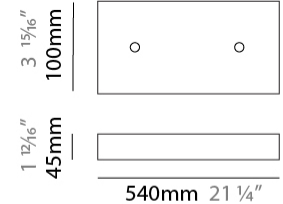

D101930-

base number   Color   Finish
Temperature   Options

1. To build a product code in our configurator select the specify button on the base model # product page
2. To build a manual product code on this datasheet choose from the options listed below in blue font and add the suffix to the base model #

GENERAL

Series: Tess
Brand: Quasar
Division: Design
Mounting Type: Suspension
Mounting Location: Ceiling
Subcategory: Ambient

PHYSICAL

Shape: Abstract
Length (mm): 1250
Length (in): 49 3/16
Width (mm): 400
Width (in): 15 3/4
Height (mm): 300
Height (in): 11 13/16
Max. Overall Height (mm): 2300
Max. Overall Height (in): 90 9/16
Light Distribution: Direct / Indirect / Downlight
Weight (kg): 4
Weight (lbs): 8.8
Fixture Finish: [NIC / BRA / BBR](#)
Fixture Material: Metal
Cable Details: 2000mm Cable

ELECTRICAL

Number of Lamps: 1
Lamp Type: LED
Input Wattage (W): 19.2 + 3
Bulb Included: Bulb Included
Max. Wattage Per Lamp (W): 3
Lamp Base: GU10
Dimming: Non-Dimming / Phase Dimming (120Vac only) / 0-10V Dimming
Driver Included: Yes
Driver Location: Integrated
Driver Type: Constant Voltage - Universal
Driver Class: Class 2
Input Voltage (V): 120 - 277
Output Voltage (V): 12
Lamp Voltage (V): 12

LED

Number of LEDs: 32
Color Temperature (°K): [2400 / 2800](#)
Max. Delivered Lumen (lm): 960 (2800K)
CRI: >90 CRI
Lamp Life (hrs): 50000

OPTICAL

RATINGS AND CERTIFICATIONS

Certified By: Certified for North American Standards
IP rating: IP20