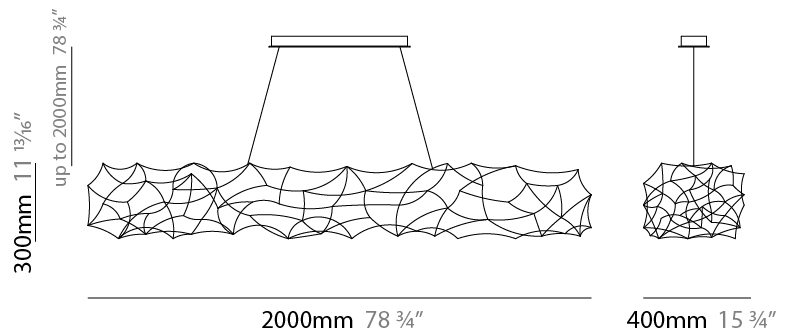

D101934- -

base number   Color   Finish
Temperature   Options

1. To build a product code in our configurator select the specify button on the base model # product page
2. To build a manual product code on this datasheet choose from the options listed below in blue font and add the suffix to the base model #

GENERAL

Series: Tess
Brand: Quasar
Division: Design
Mounting Type: Suspension
Mounting Location: Ceiling
Subcategory: Ambient

PHYSICAL

Shape: Abstract
Length (mm): 2000
Length (in): 78 ¾
Width (mm): 400
Width (in): 15 ¾
Height (mm): 300
Height (in): 11 13/16
Max. Overall Height (mm): 2300
Max. Overall Height (in): 90 9/16
Light Distribution: Direct / Indirect / Downlight
Weight (kg): 4.5
Weight (lbs): 8.8
Fixture Finish: [NIC / BRA / BBR](#)
Fixture Material: Metal
Cable Details: 2000mm Cable

ELECTRICAL

Number of Lamps: 1
Lamp Type: LED
Input Wattage (W): 30.6 + 3
Bulb Included: Bulb Included
Max. Wattage Per Lamp (W): 3
Lamp Base: GU10
Dimming: Non-Dimming / Phase Dimming (120Vac only) / 0-10V Dimming
Driver Included: Yes
Driver Location: Integrated
Driver Type: Constant Voltage - Universal
Driver Class: Class 2
Input Voltage (V): 120 - 277
Output Voltage (V): 12
Lamp Voltage (V): 12

LED

Number of LEDs: 51
Color Temperature (°K): [2400 / 2800](#)
Max. Delivered Lumen (lm): 1530 (2800K)
CRI: >90 CRI
Lamp Life (hrs): 50000

OPTICAL

RATINGS AND CERTIFICATIONS

Certified By: Certified for North American Standards
IP rating: IP20