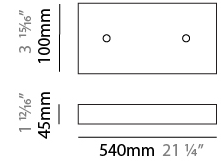

D101934- -

base number   Color   Finish
Temperature   Options

1. To build a product code in our configurator select the specify button on the base model # product page
2. To build a manual product code on this datasheet choose from the options listed below in blue font and add the suffix to the base model #

GENERAL

Series: Tess
Brand: Quasar
Division: Design
Mounting Type: Suspension
Mounting Location: Ceiling
Subcategory: Ambient

PHYSICAL

Shape: Abstract
Length (mm): 2000
Length (in): 78 ¾
Width (mm): 400
Width (in): 15 ¾
Height (mm): 300
Height (in): 11 13/16
Max. Overall Height (mm): 2300
Max. Overall Height (in): 90 9/16
Light Distribution: Direct / Indirect / Downlight
Weight (kg): 4.5
Weight (lbs): 8.8
Fixture Finish: [NIC / BRA / BBR](#)
Fixture Material: Metal
Cable Details: 2000mm Cable

ELECTRICAL

Number of Lamps: 1
Lamp Type: LED
Input Wattage (W): 30.6 + 3
Bulb Included: Bulb Included
Max. Wattage Per Lamp (W): 3
Lamp Base: GU10
Dimming: Non-Dimming / Phase Dimming (120Vac only) / 0-10V Dimming
Driver Included: Yes
Driver Location: Integrated
Driver Type: Constant Voltage - Universal
Driver Class: Class 2
Input Voltage (V): 120 - 277
Output Voltage (V): 12
Lamp Voltage (V): 12

LED

Number of LEDs: 51
Color Temperature (°K): [2400 / 2800](#)
Max. Delivered Lumen (lm): 1530 (2800K)
CRI: >90 CRI
Lamp Life (hrs): 50000

OPTICAL

RATINGS AND CERTIFICATIONS

Certified By: Certified for North American Standards
IP rating: IP20