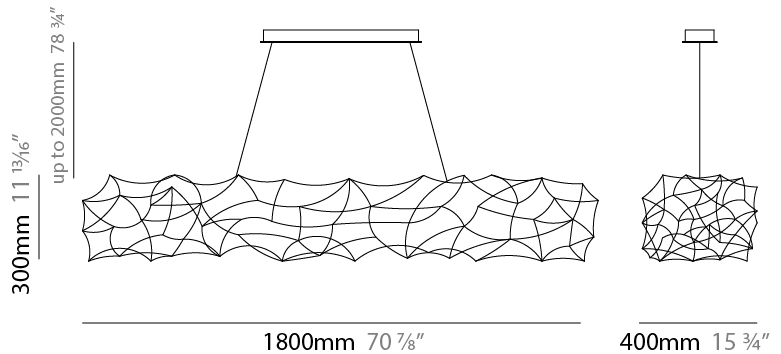

D101932- -

base number   Color   Finish
Temperature   Options

1. To build a product code in our configurator select the specify button on the base model # product page
2. To build a manual product code on this datasheet choose from the options listed below in blue font and add the suffix to the base model #

GENERAL

Series: Tess
Brand: Quasar
Division: Design
Mounting Type: Suspension
Mounting Location: Ceiling
Subcategory: Ambient

PHYSICAL

Shape: Abstract
Length (mm): 1800
Length (in): 70 ⁷/₈
Width (mm): 400
Width (in): 15 ³/₄
Height (mm): 300
Height (in): 11 ¹³/₁₆
Max. Overall Height (mm): 2300
Max. Overall Height (in): 90 ⁹/₁₆
Light Distribution: Direct / Indirect / Downlight
Weight (kg): 4
Weight (lbs): 8.8
Fixture Finish: [NIC](#) / [BRA](#) / [BBR](#)
Fixture Material: Metal
Cable Details: 2000mm Cable

ELECTRICAL

Number of Lamps: 1
Lamp Type: LED
Input Wattage (W): 27.6 + 3
Bulb Included: Bulb Included
Max. Wattage Per Lamp (W): 3
Lamp Base: GU10
Dimming: Non-Dimming / Phase Dimming (120Vac only) / 0-10V Dimming
Driver Included: Yes
Driver Location: Integrated
Driver Type: Constant Voltage - Universal
Driver Class: Class 2
Input Voltage (V): 120 - 277
Output Voltage (V): 12
Lamp Voltage (V): 12

LED

Number of LEDs: 46
Color Temperature (°K): [2400](#) / [2800](#)
Max. Delivered Lumen (lm): 1380 (2800K)
CRI: >90 CRI
Lamp Life (hrs): 50000

OPTICAL

RATINGS AND CERTIFICATIONS

Certified By: Certified for North American Standards
IP rating: IP20