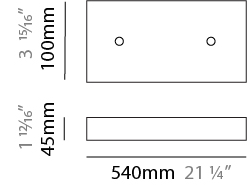

TESS SUSPENSION

D101931- -

base number   Color   Finish
Temperature   Options

1. To build a product code in our configurator select the specify button on the base model # product page
2. To build a manual product code on this datasheet choose from the options listed below in blue font and add the suffix to the base model #

GENERAL

Series: Tess
Brand: Quasar
Division: Design
Mounting Type: Suspension
Mounting Location: Ceiling
Subcategory: Ambient

PHYSICAL

Shape: Abstract
Length (mm): 1800
Length (in): 70 ⁷/₈
Width (mm): 400
Width (in): 15 ³/₄
Height (mm): 300
Height (in): 11 ¹³/₁₆
Max. Overall Height (mm): 2300
Max. Overall Height (in): 90 ⁹/₁₆
Light Distribution: Omnidirectional
Weight (kg): 4
Weight (lbs): 8.8
[Fixture Finish: NIC / BRA / BBR](#)
Fixture Material: Metal
Cable Details: 2000mm Cable

ELECTRICAL

Lamp Type: LED
Input Wattage (W): 27.6
Dimming: Non-Dimming / Phase Dimming (120Vac only) / 0-10V Dimming
Driver Included: Yes
Driver Location: Integrated
Driver Type: Constant Voltage - Universal
Driver Class: Class 2
Input Voltage (V): 120 - 277
Output Voltage (V): 12

LED

Number of LEDs: 46
[Color Temperature (°K): 2400 / 2800](#)
Max. Delivered Lumen (lm): 1380 (2800K)
CRI: >90 CRI
Lamp Life (hrs): 50000

OPTICAL

RATINGS AND CERTIFICATIONS

Certified By: Certified for North American Standards
IP rating: IP20