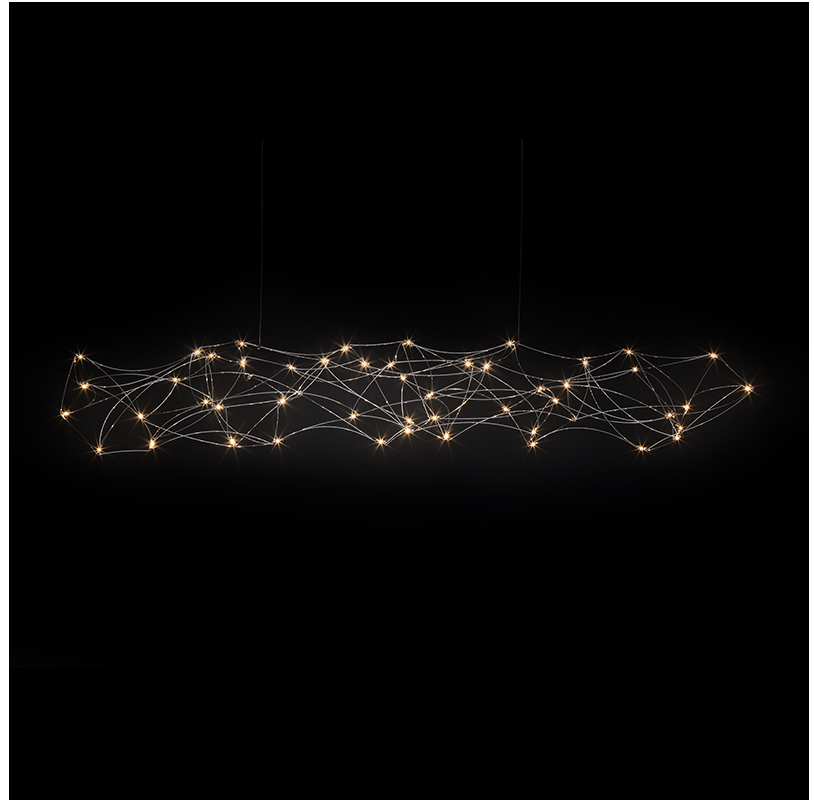

D101930-

base number   Color   Finish
Temperature   Options

1. To build a product code in our configurator select the specify button on the base model # product page
2. To build a manual product code on this datasheet choose from the options listed below in blue font and add the suffix to the base model #

GENERAL

Series: Tess
Brand: Quasar
Division: Design
Mounting Type: Suspension
Mounting Location: Ceiling
Subcategory: Ambient

PHYSICAL

Shape: Abstract
Length (mm): 1250
Length (in): 49 3/16
Width (mm): 400
Width (in): 15 3/4
Height (mm): 300
Height (in): 11 13/16
Max. Overall Height (mm): 2300
Max. Overall Height (in): 90 9/16
Light Distribution: Direct / Indirect / Downlight
Weight (kg): 4
Weight (lbs): 8.8
Fixture Finish: [NIC / BRA / BBR](#)
Fixture Material: Metal
Cable Details: 2000mm Cable

ELECTRICAL

Number of Lamps: 1
Lamp Type: LED
Input Wattage (W): 19.2 + 3
Bulb Included: Bulb Included
Max. Wattage Per Lamp (W): 3
Lamp Base: GU10
Dimming: Non-Dimming / Phase Dimming (120Vac only) / 0-10V Dimming
Driver Included: Yes
Driver Location: Integrated
Driver Type: Constant Voltage - Universal
Driver Class: Class 2
Input Voltage (V): 120 - 277
Output Voltage (V): 12
Lamp Voltage (V): 12

LED

Number of LEDs: 32
Color Temperature (°K): [2400 / 2800](#)
Max. Delivered Lumen (lm): 960 (2800K)
CRI: >90 CRI
Lamp Life (hrs): 50000

OPTICAL

RATINGS AND CERTIFICATIONS

Certified By: Certified for North American Standards
IP rating: IP20